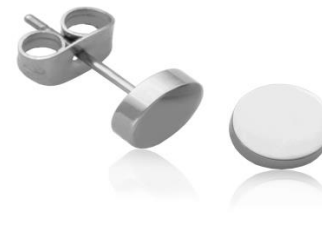

T0XE850218

Oval link chain toggle necklace with gold IP 18"

S043-X00
\$120.00

T2XC080100

5MM stud earrings

S007-X00
\$20.00

T2XC080400

5MM stud earrings with black IP