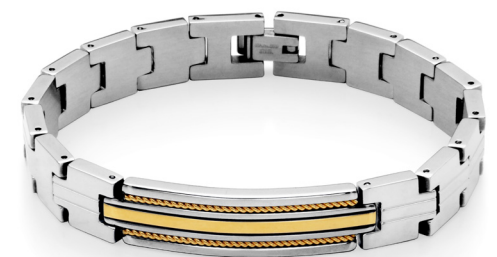

T1XH000288 | S036-X00
Gold IP 5.5mm two tone
square link bracelet. 8.75".
\$100

gold
COLLECTION

T3XG770122 | S029-X00
Gold IP two tone textured
dog tag pendant. 22".
\$80

T4XG7701 | S018-X00
Gold IP two tone 10mm
textured band ring.
Size 10-11.
\$50