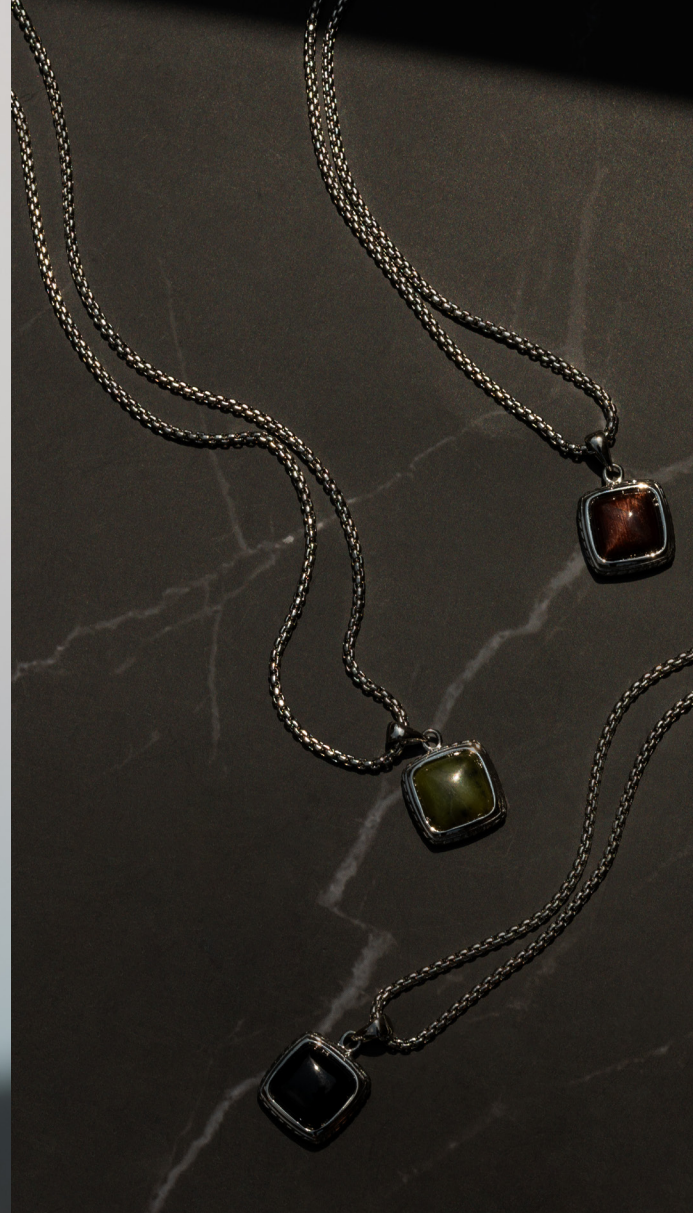

T3XG820220 | S021-X00
Green jasper 15mm square pendant. 20". $60

T3XG820320 | S021-X00
Black agate 15mm square pendant. 20". $60

T3XG820120 | S021-X00
Red tiger's eye 15mm square pendant. 20". $60